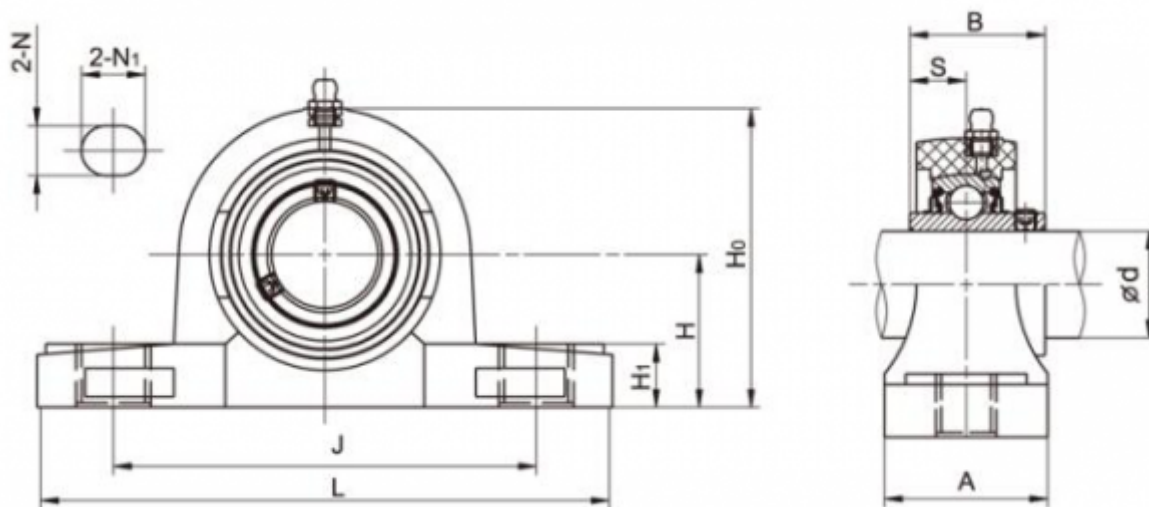

# Data Sheet

Article number: 54810622103

Description: Pillow block TP-SUCP210 LDK f/shaft dia.50 mm  
Insert stainless, house green thermopl.

## Measures

A = 60	L = 206
B = 51.6	N = 17
Bolt = M16	N1 = 20
d = 50	S = 19
H = 57.2	
H0 = 114	
H1 = 24	
J = 159	